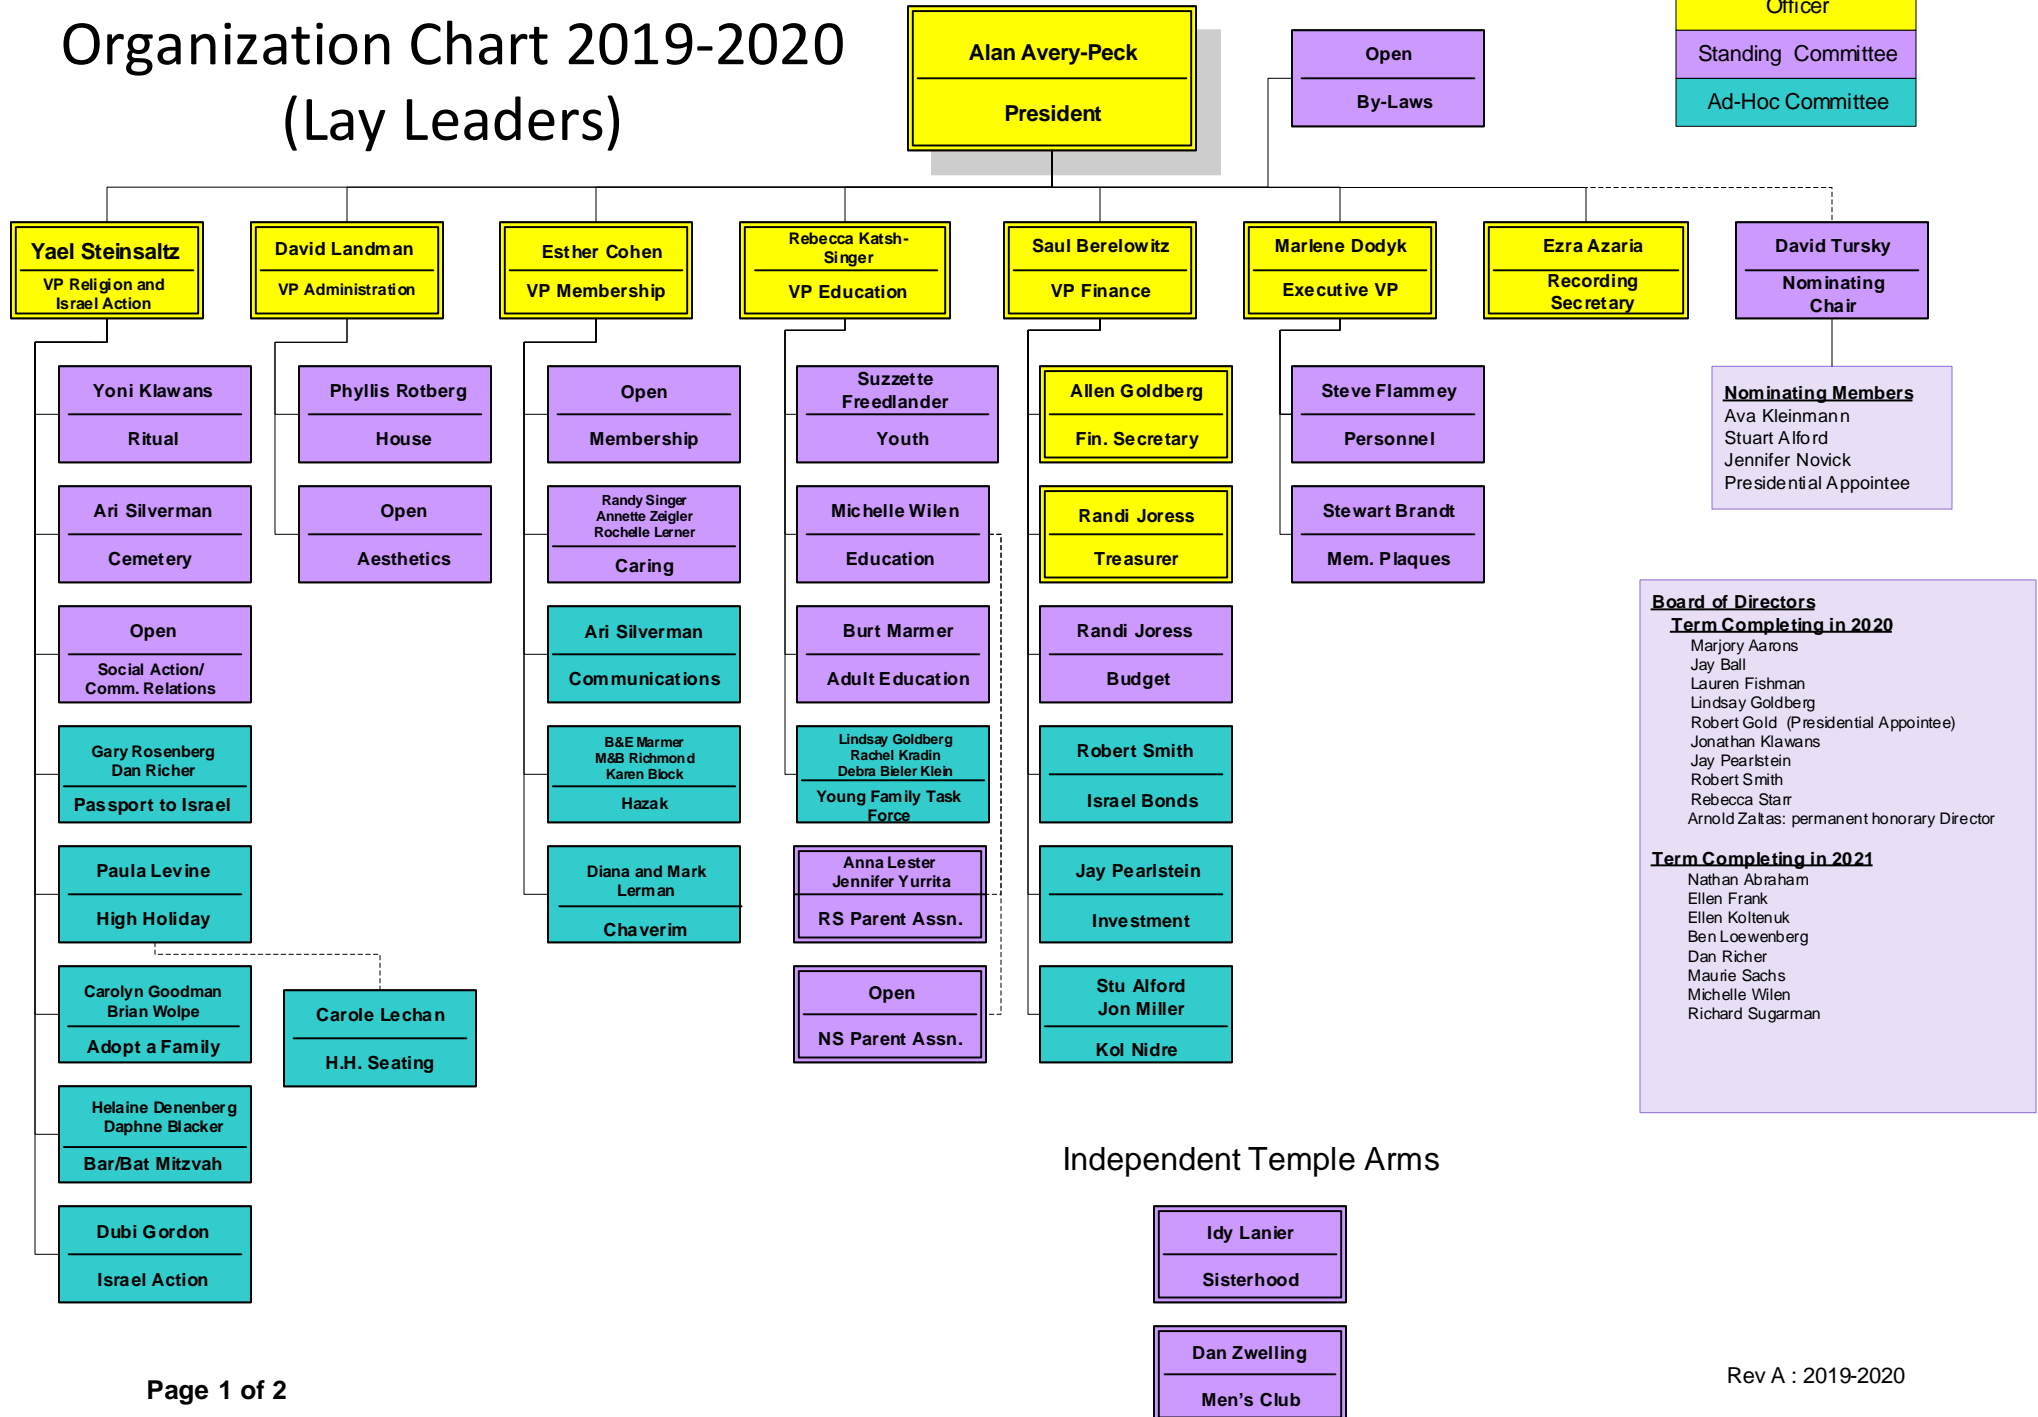

# Temple Israel of Natick Organization Chart 2019-2020 (Lay Leaders)

## LEGEND

# Temple Israel of Natick Organization Chart 2019-2020 (Staff)